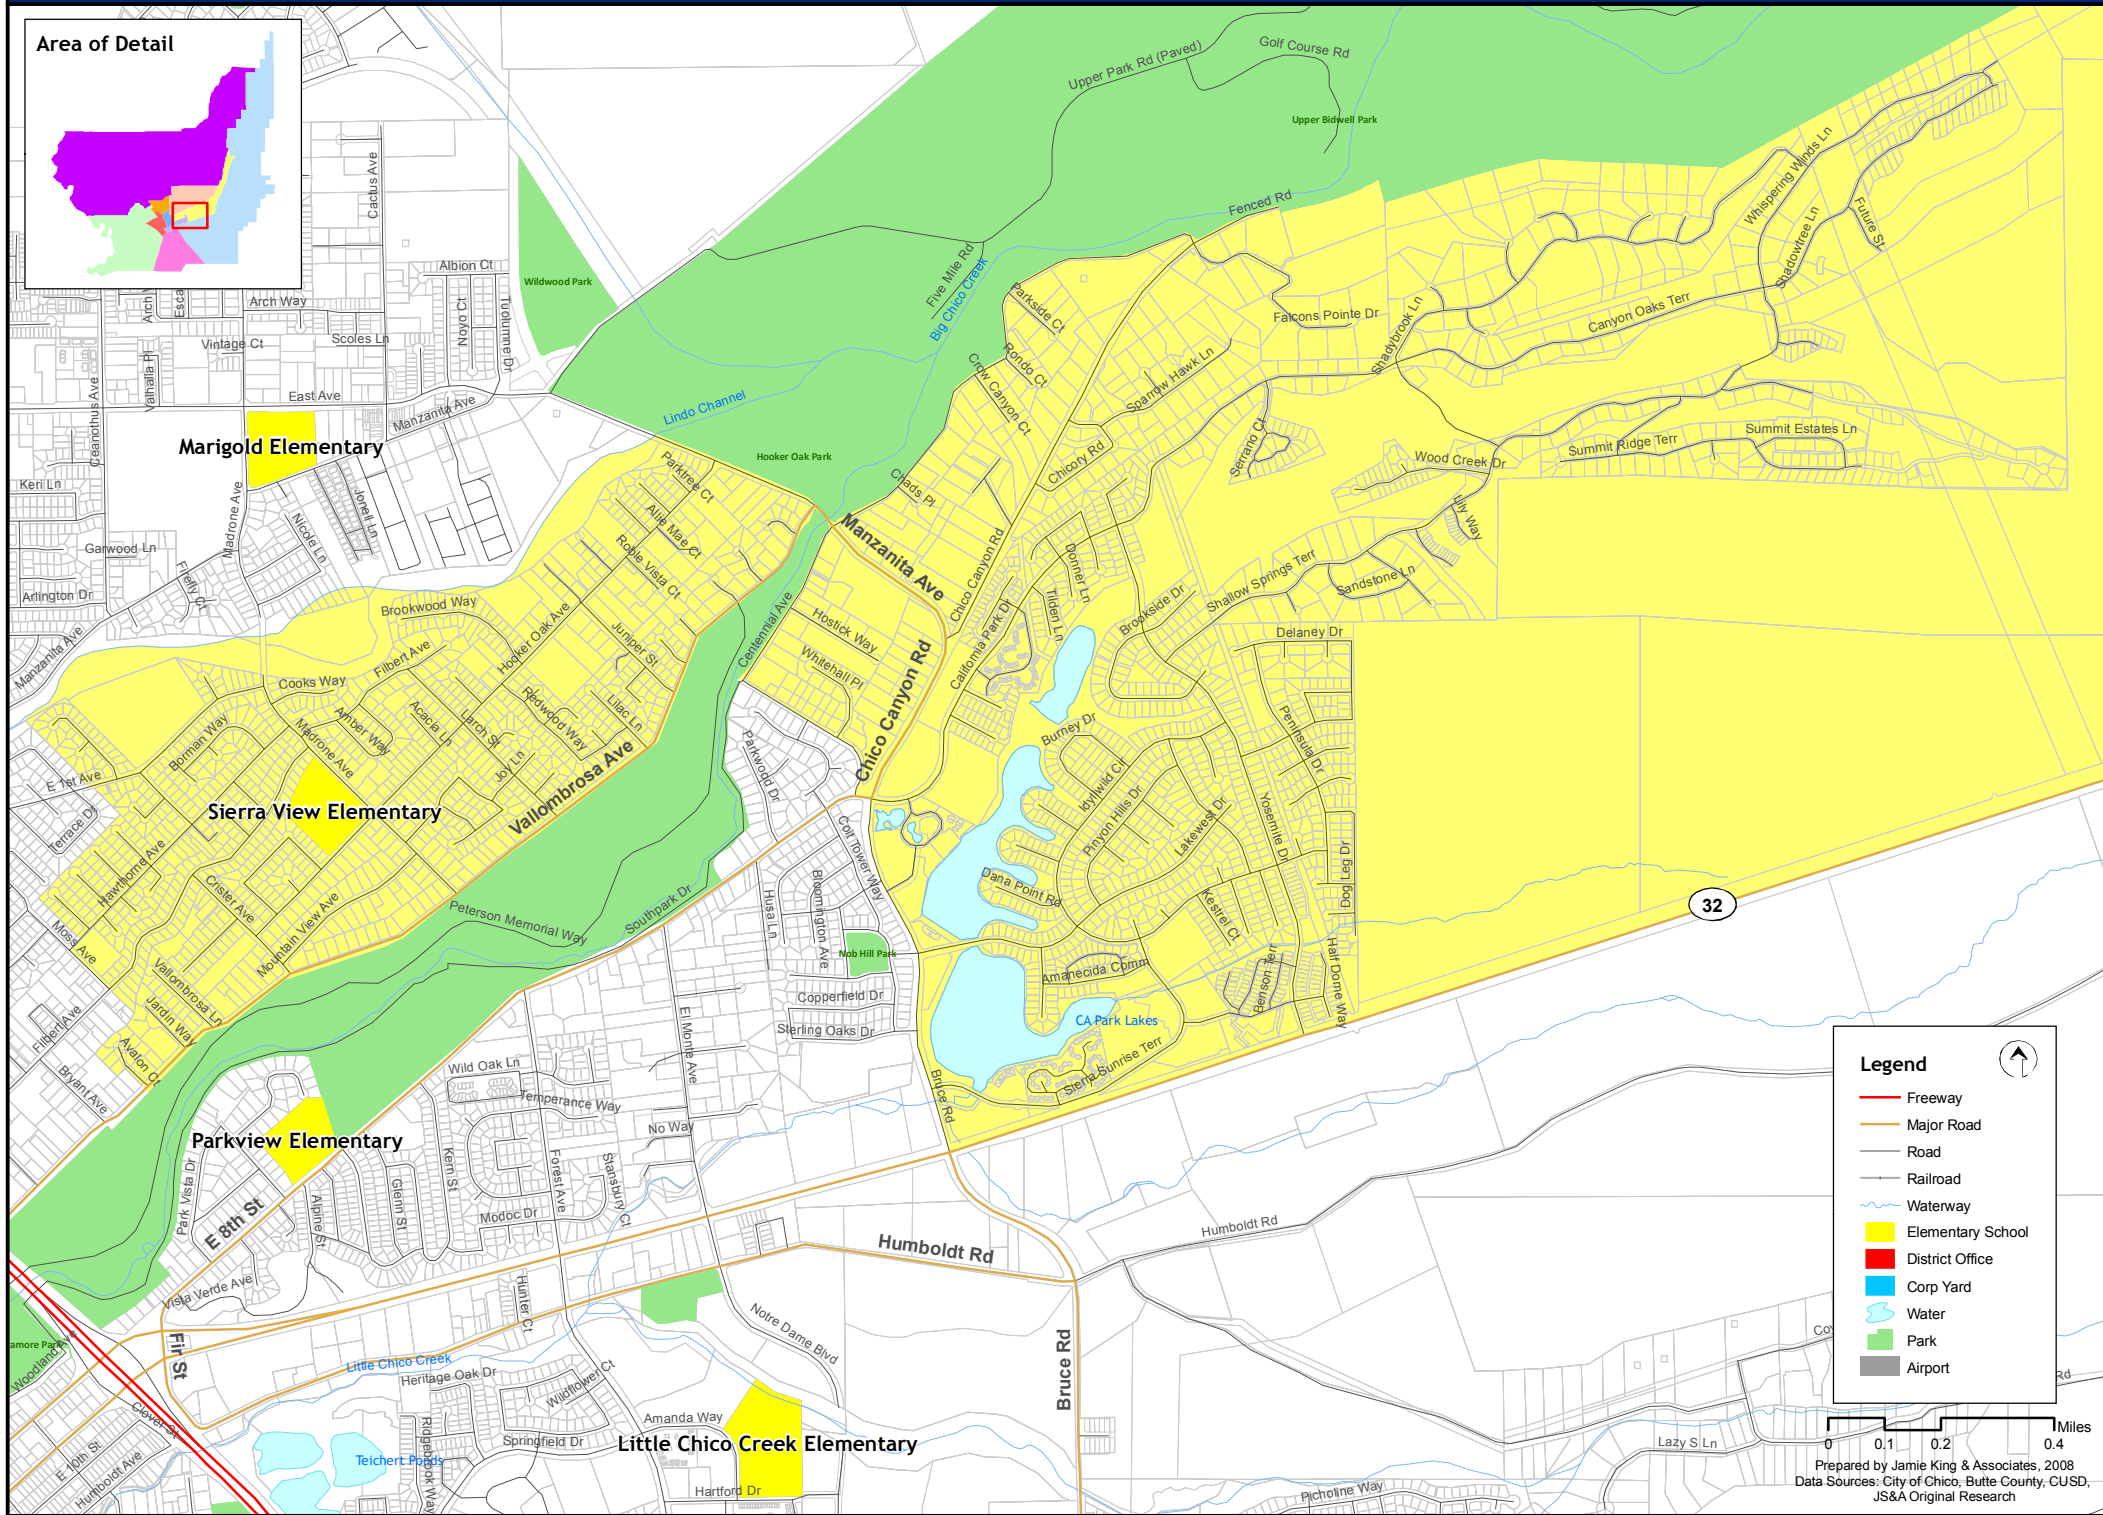

Sierra View Elementary School Attendance Area

Chico Unified School District

Area of Detail

Legend

- Freeway
- Major Road
- Road
- Railroad
- Waterway
- Elementary School
- District Office
- Corp Yard
- Water
- Park
- Airport

0 0.1 0.2 0.4 Miles
 Prepared by Jamie King & Associates, 2008
 Data Sources: City of Chico, Butte County, CUSD, JS&A Original Research